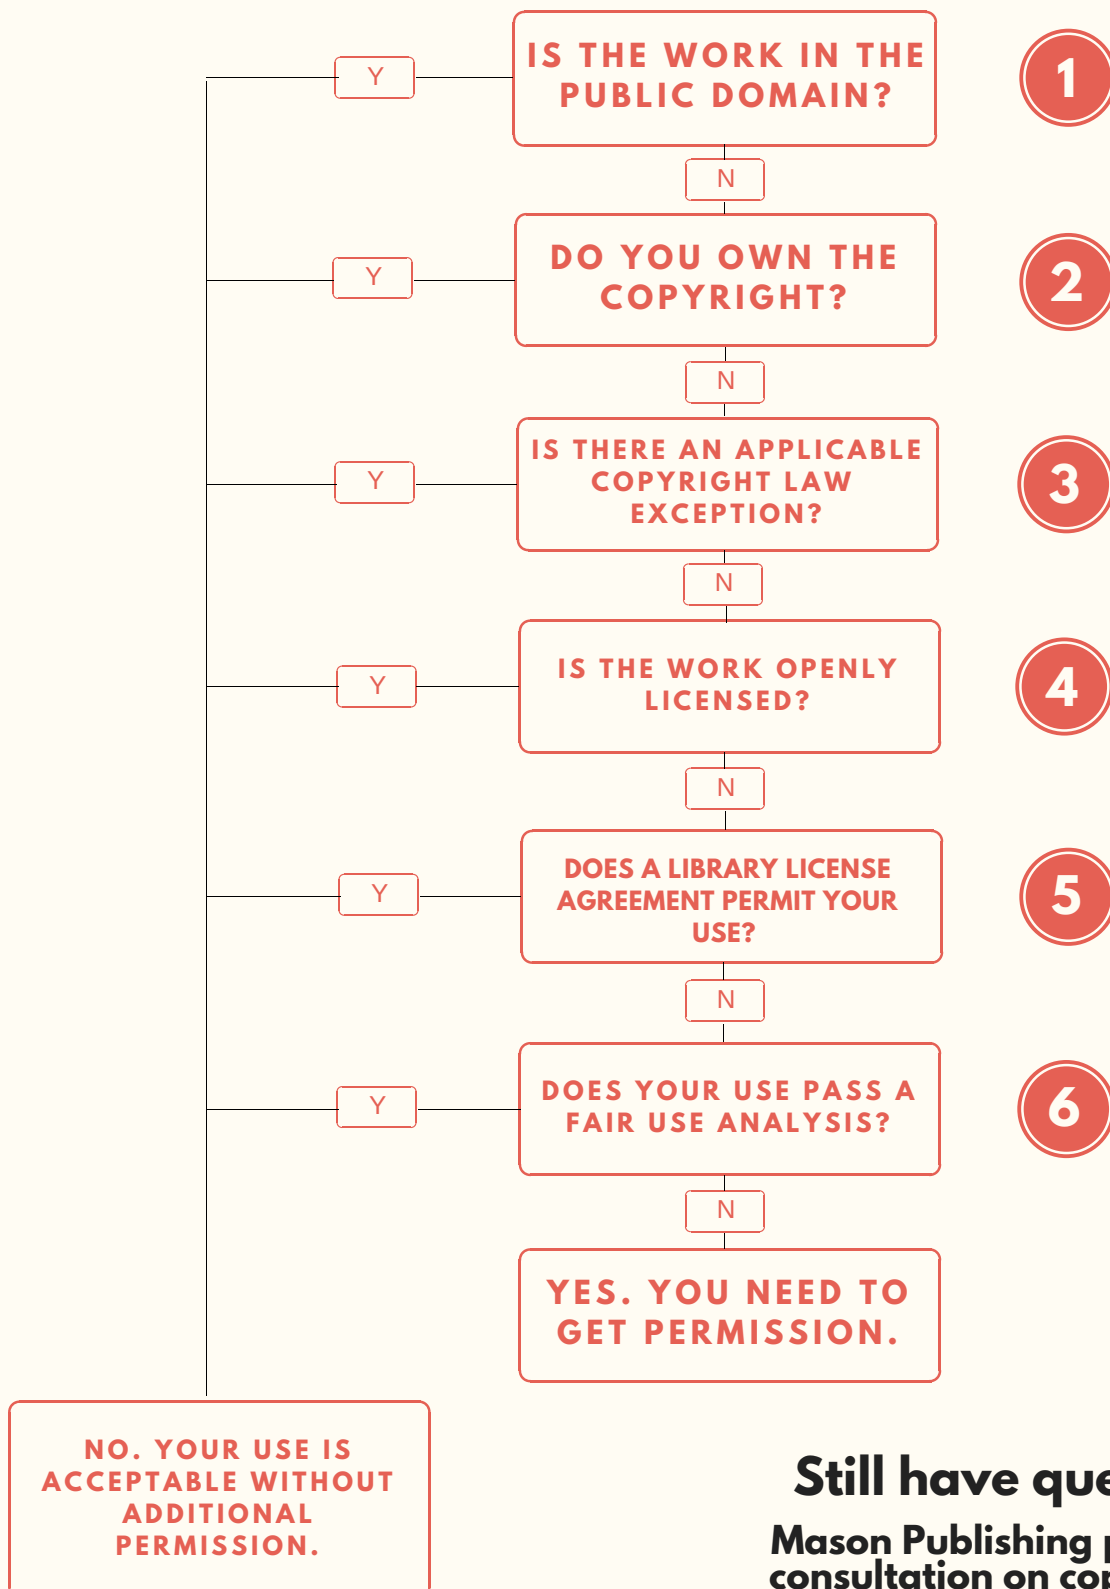

COPYRIGHT

question decision tree

Do I need to get permission?

Still have questions?

Mason Publishing provides consultation on copyright and fair use.

Contact us at: publish@gmu.edu